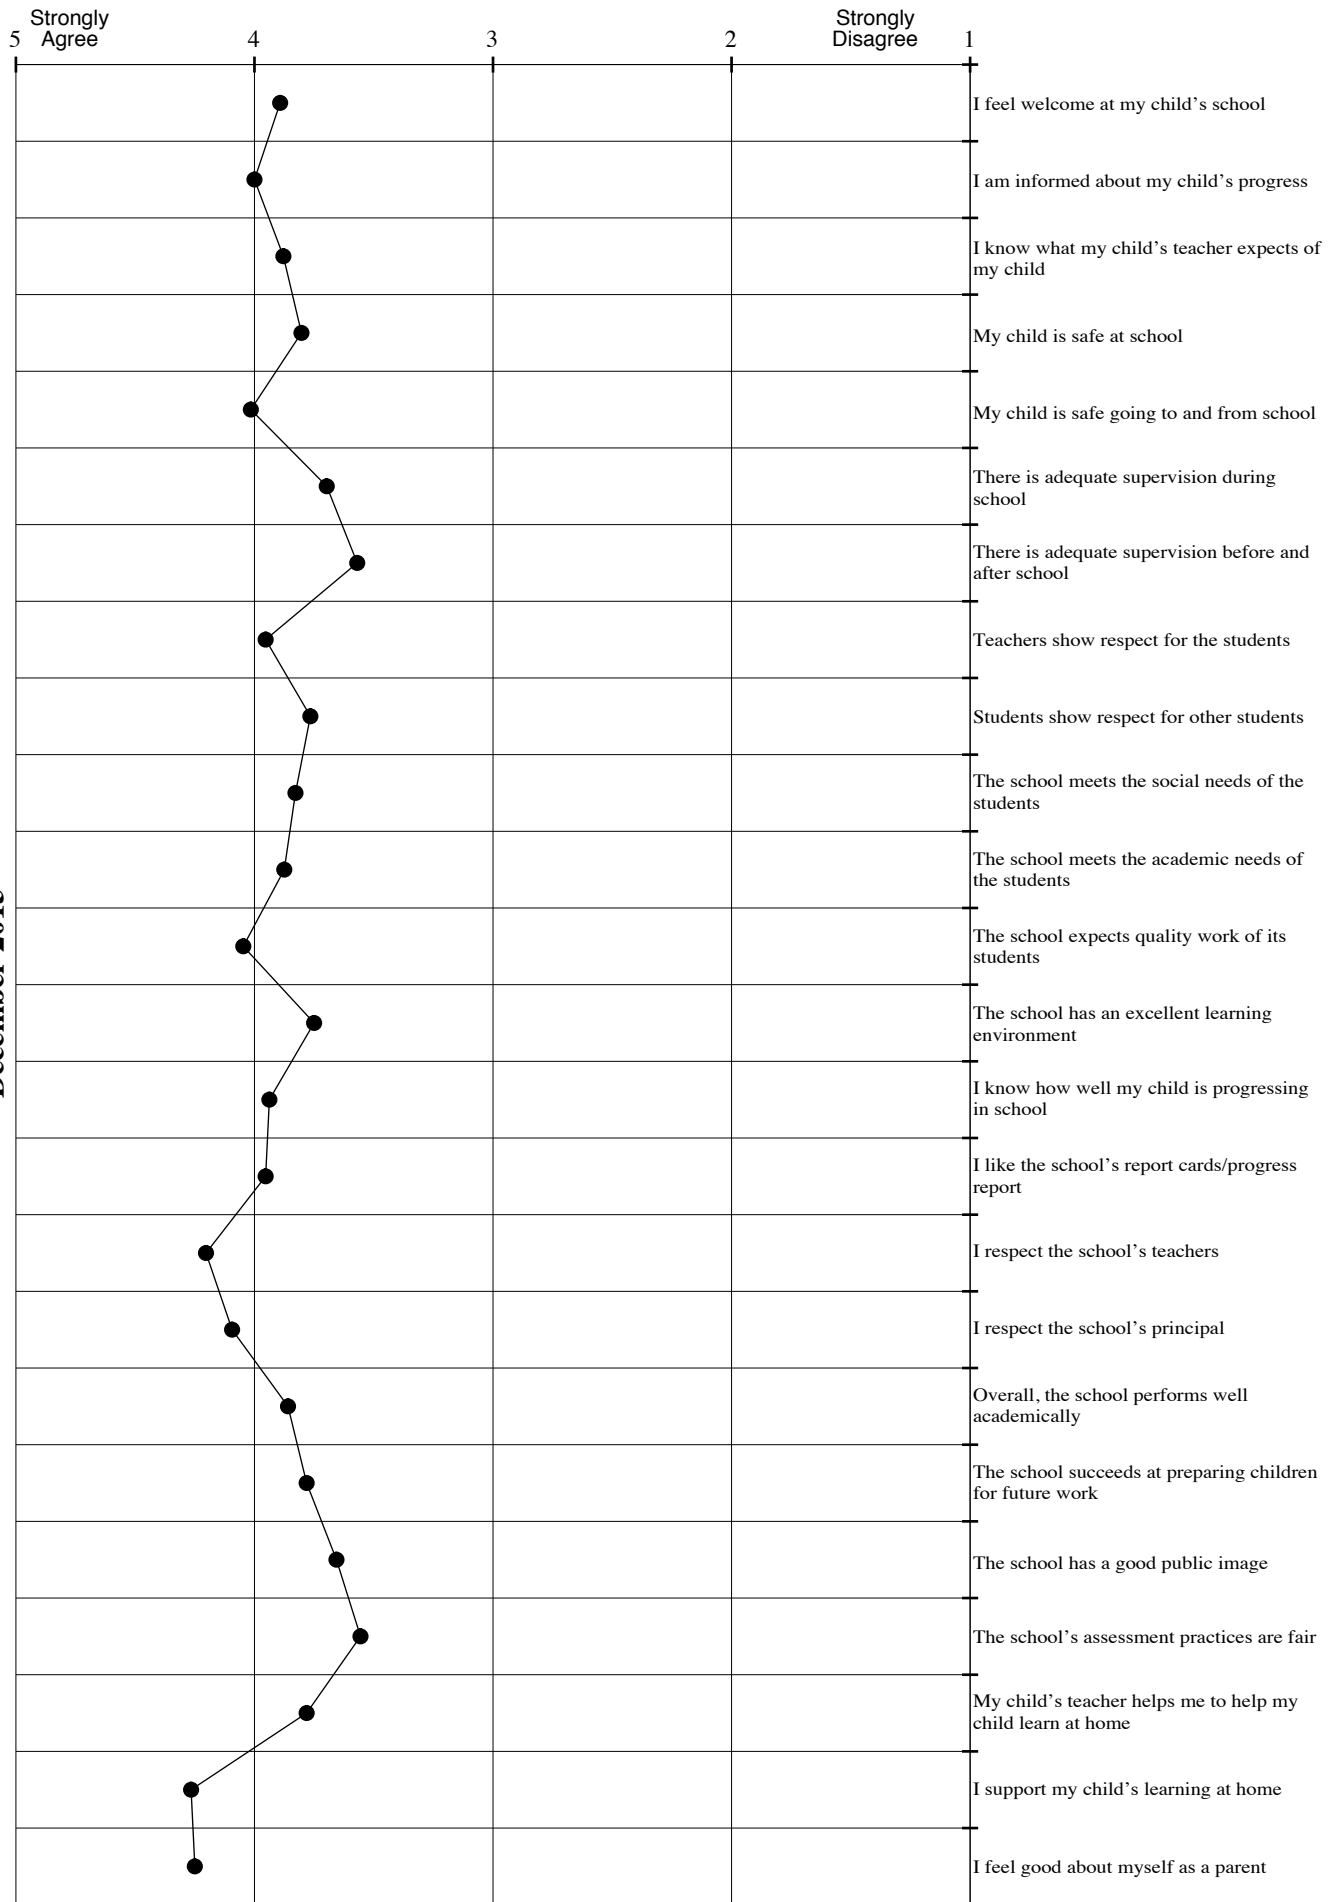

Foster Elementary Parent Responses December 2015

Total Survey Respondents (N=66)