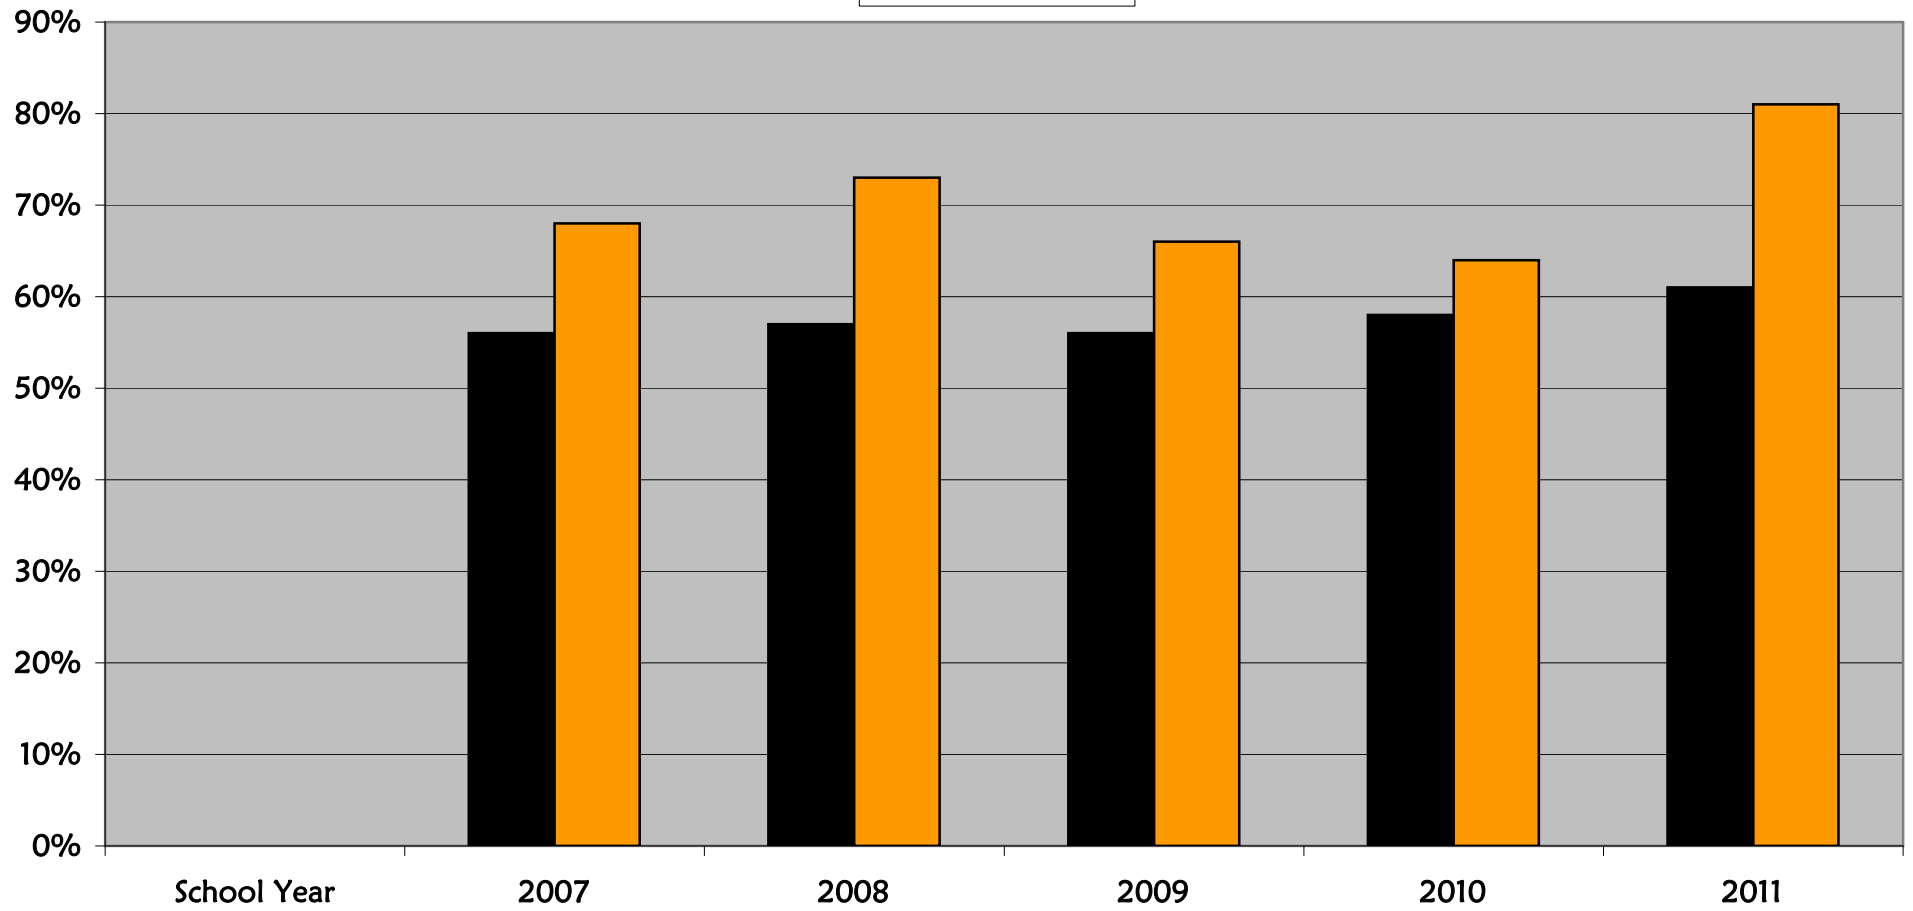

5-Year Trend MME Results - Writing
Proficiency Level 1 & 2

■ State ■ LHS

5-Year Trend MME Results - Math Proficiency Level 1 & 2

■ State ■ LHS

5-Year Trend MME Results - Science
Proficiency Level 1 & 2

■ State ■ LASD

5-Year Trend MME Results - Reading Proficiency Level 1 & 2

■ State ■ LASD

5-Year Trend MME Results - Social Studies
Proficiency Level 1 & 2

■ State ■ LHS