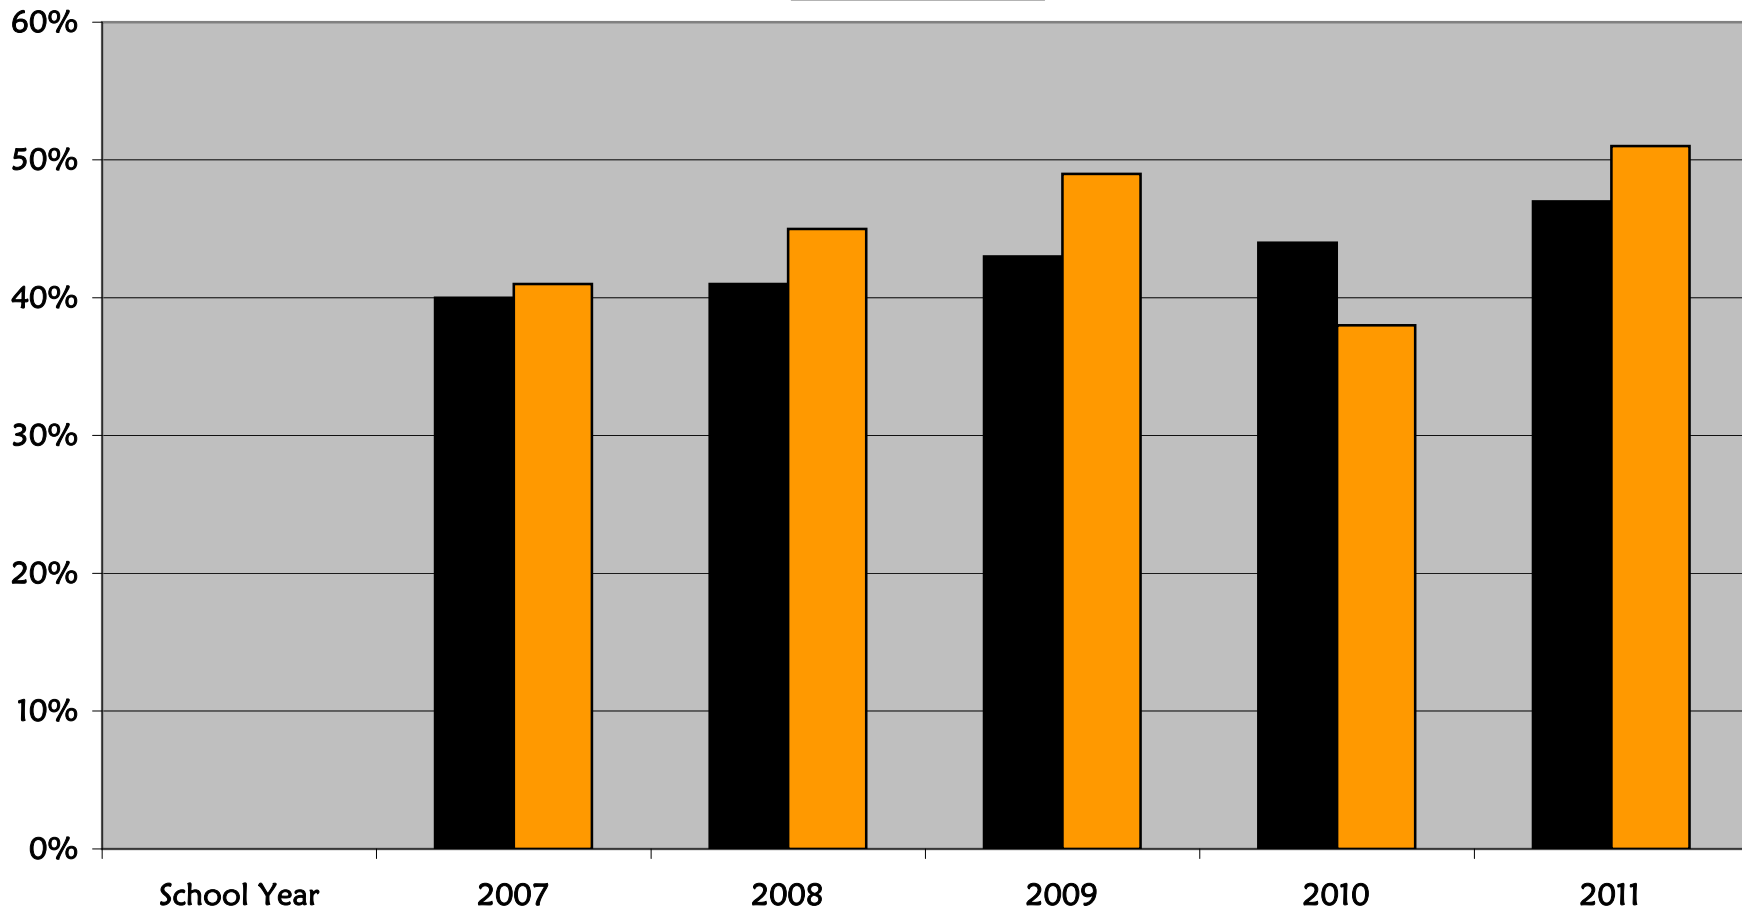

5-Year Trend MME Results - Writing
Proficiency Level 1 & 2

■ State ■ LHS

5-Year Trend MME Results - Math Proficiency Level 1 & 2

■ State ■ LHS

5-Year Trend MME Results - Science
Proficiency Level 1 & 2

■ State ■ LASD

5-Year Trend MME Results - Reading Proficiency Level 1 & 2

■ State ■ LASD

5-Year Trend MME Results - Social Studies
Proficiency Level 1 & 2

■ State ■ LHS