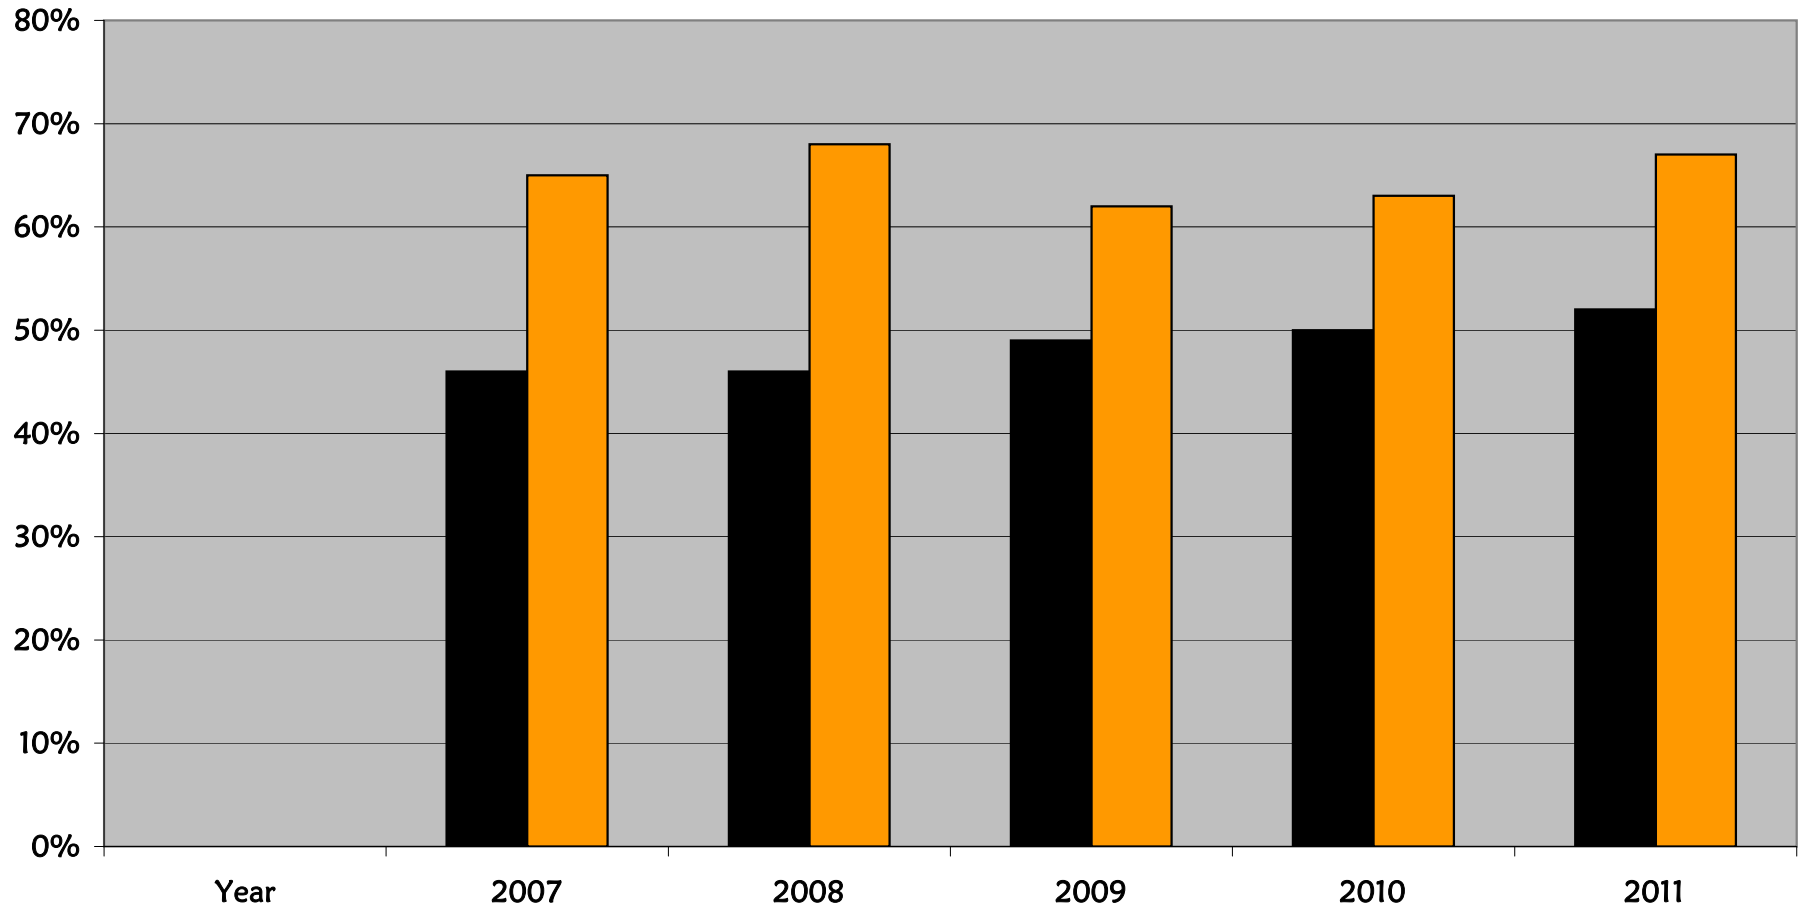

5-Year Trend MME Results - Writing
Proficiency Level 1 & 2

■ State ■ LHS

5-Year Trend MME Results - Math Proficiency Level 1 & 2

■ State ■ LHS

5-Year Trend MME Results - Science
Proficiency Level 1 & 2

■ State ■ LASD

5-Year Trend MME Results - Reading Proficiency Level 1 & 2

■ State ■ LASD

5-Year Trend MME Results - Social Studies
Proficiency Level 1 & 2

■ State ■ LHS