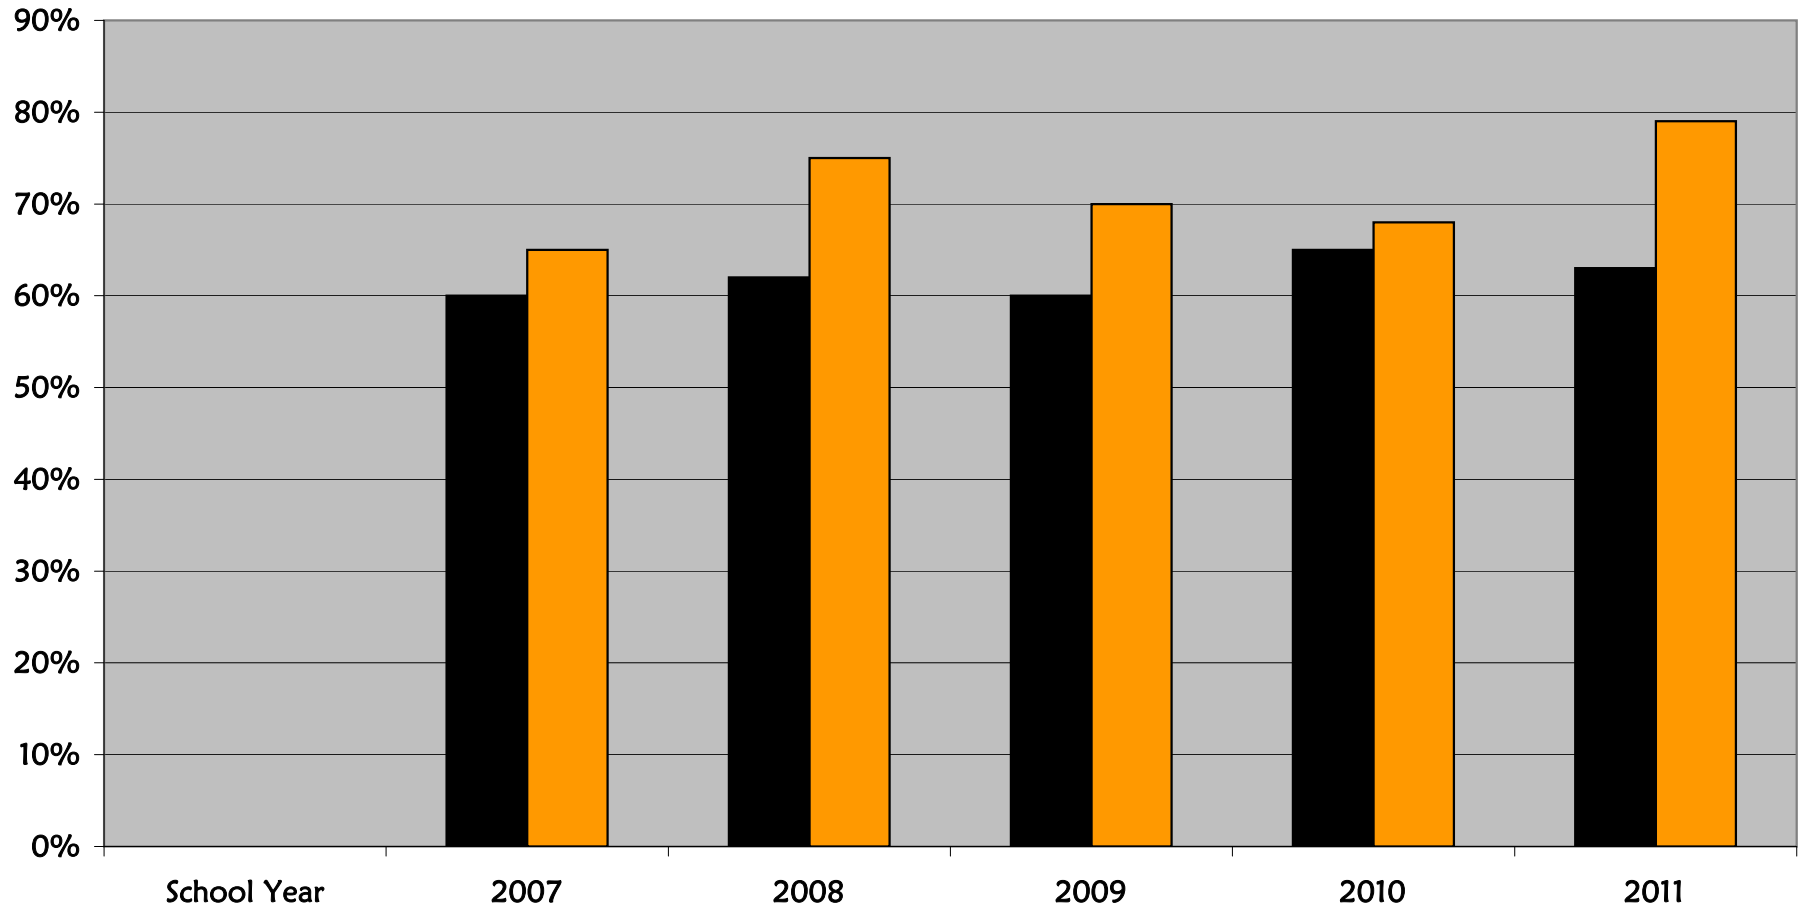

5-Year Trend MME Results - Writing
Proficiency Level 1 & 2

■ State ■ LHS

5-Year Trend MME Results - Math Proficiency Level 1 & 2

■ State ■ LHS

5-Year Trend MME Results - Science
Proficiency Level 1 & 2

■ State ■ LASD

5-Year Trend MME Results - Reading Proficiency Level 1 & 2

■ State ■ LASD

5-Year Trend MME Results - Social Studies
Proficiency Level 1 & 2

■ State ■ LHS